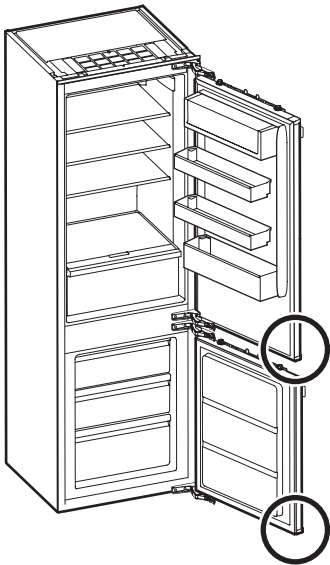

www.youtube.com/electrolux
www.youtube.com/aeg

"How to install your Electrolux fridge / freezer internal control door on door"

"How to install your AEG fridge / freezer internal control door on door"

$\geq 200 \text{ cm}^2$
(L*W)

L

W (min. 38 mm)

$\geq 200 \text{ cm}^2$
(L*W)

L

W (min. 38 mm)

min. 560 mm

(min. 550 mm)
 $\geq 560 \text{ mm}$

$\geq 200 \text{ cm}^2$

max. 22

KG SOFT CLOSING
max. 21 kg

KG NO SOFT CLOSING
max. 16 kg

i

i

?

→ 1

→ 16