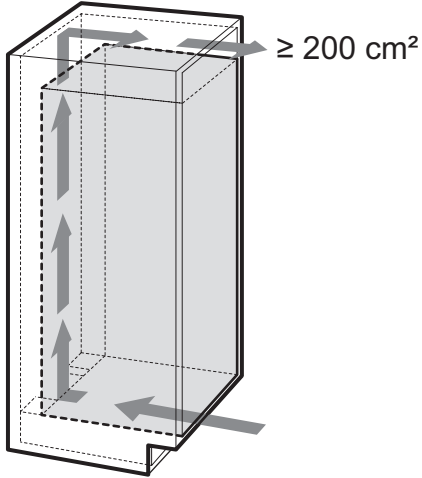

www.youtube.com/electrolux
www.youtube.com/aeg

"How to install your Electrolux fridge / freezer internal control door on door"

"How to install your AEG fridge / freezer internal control door on door"

$\geq 200 \text{ cm}^2$
(L*W)

L

W (min. 38 mm)

$\geq 200 \text{ cm}^2$
(L*W)

L

W (min. 38 mm)

min. 560 mm

(min. 550 mm)
 $\geq 560 \text{ mm}$

$\geq 200 \text{ cm}^2$

max. 22

KG SOFT CLOSING
max. 21 kg

KG NO SOFT CLOSING
max. 16 kg

i

i

?

→ 1

→ 16