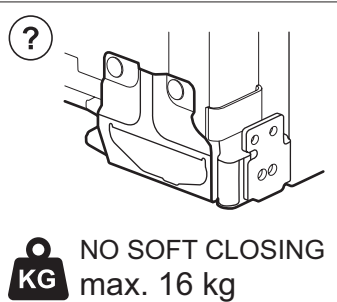

www.youtube.com/electrolux
www.youtube.com/aeg

"How to install your Electrolux fridge / freezer internal control door on door"

"How to install your AEG fridge / freezer internal control door on door"

$\geq 200 \text{ cm}^2$
(L*W)

L

W (min. 38 mm)

$\geq 200 \text{ cm}^2$
(L*W)

L

W (min. 38 mm)

min. 560 mm

(min. 550 mm)
 $\geq 560 \text{ mm}$

$\geq 200 \text{ cm}^2$

max. 22

KG SOFT CLOSING
max. 21 kg

KG NO SOFT CLOSING
max. 16 kg

i

i

?

→ 1

→ 16