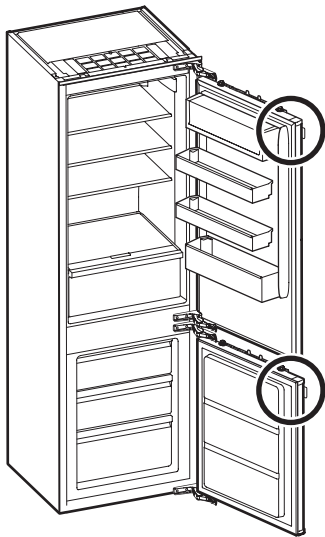

www.youtube.com/electrolux
www.youtube.com/aeg

"How to install your Electrolux fridge / freezer internal control door on door"

"How to install your AEG fridge / freezer internal control door on door"

$\geq 200 \text{ cm}^2$
(L*W)

L

W (min. 38 mm)

$\geq 200 \text{ cm}^2$
(L*W)

L

W (min. 38 mm)

min. 560 mm

(min. 550 mm)
 $\geq 560 \text{ mm}$

$\geq 200 \text{ cm}^2$

max. 22

KG SOFT CLOSING
max. 21 kg

KG NO SOFT CLOSING
max. 16 kg

i

i

?

→ 1

→ 16