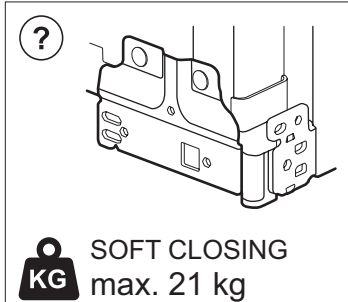

www.youtube.com/electrolux
www.youtube.com/aeg

"How to install your Electrolux fridge / freezer internal control door on door"

"How to install your AEG fridge / freezer internal control door on door"

$\geq 200 \text{ cm}^2$
(L*W)

L

W (min. 38 mm)

$\geq 200 \text{ cm}^2$
(L*W)

L

W (min. 38 mm)

min. 560 mm

(min. 550 mm)
 $\geq 560 \text{ mm}$

$\geq 200 \text{ cm}^2$

max. 22

KG SOFT CLOSING
max. 21 kg

KG NO SOFT CLOSING
max. 16 kg

i

i

?

→ 1

→ 16