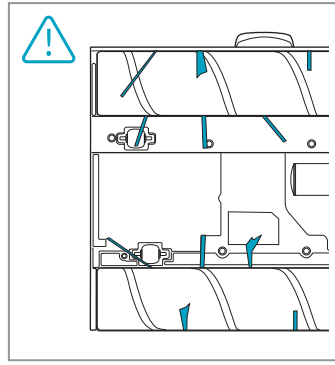

✗

✗

 [www.shop.aeg.com](http://www.shop.aeg.com)

**Filter Kit**  
EF163  
900 923 808

**Brush Roll**  
ZE191  
900 923 809

**Detergent**  
FLD1  
900 923 782

\*Accessories may vary by market.