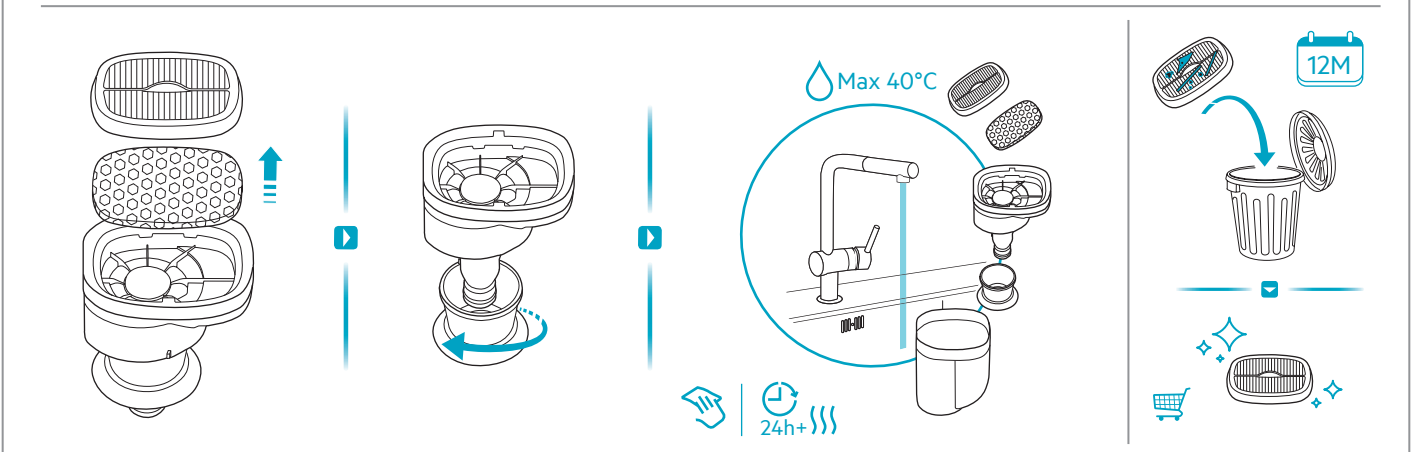

✗

✗

 [www.shop.aeg.com](http://www.shop.aeg.com)

**Filter Kit**  
EF163  
900 923 808

**Brush Roll**  
ZE191  
900 923 809

**Detergent**  
FLD1  
900 923 782

\*Accessories may vary by market.