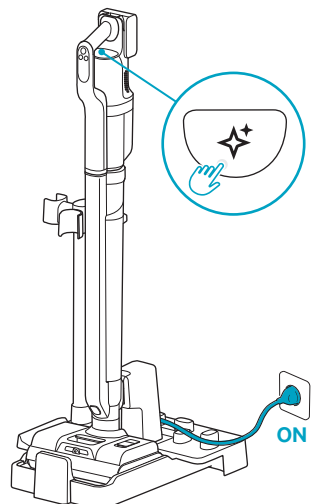

Auto	⚡ ⚡ ⚡		Auto	✓
High	⚡ ⚡		High	✗
Boost	⚡ ⚡ ⚡		Boost	✗

100%
0-100%

⚡ ⚡ ⚡

⚡ ⚡ ⚡

⌚ ≈3hrs

MAX

⏪ ⏩

Δ=0%

⚠

💧

⚡

ON OFF

MAX