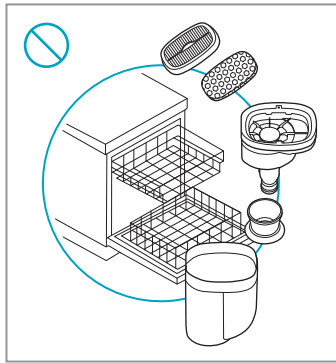

✗

✗

 [www.shop.aeg.com](http://www.shop.aeg.com)

**Filter Kit**  
EF163  
900 923 808

**Brush Roll**  
ZE191  
900 923 809

**Detergent**  
FLD1  
900 923 782

\*Accessories may vary by market.