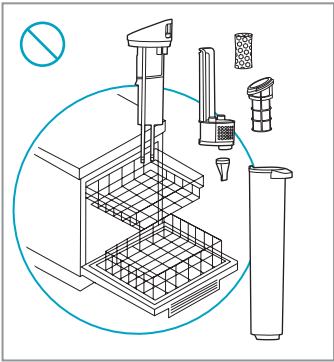

✗

✗

 [www.shop.aeg.com](http://www.shop.aeg.com)

**Filter Kit**  
EF163  
900 923 808

**Brush Roll**  
ZE191  
900 923 809

**Detergent**  
FLD1  
900 923 782

\*Accessories may vary by market.