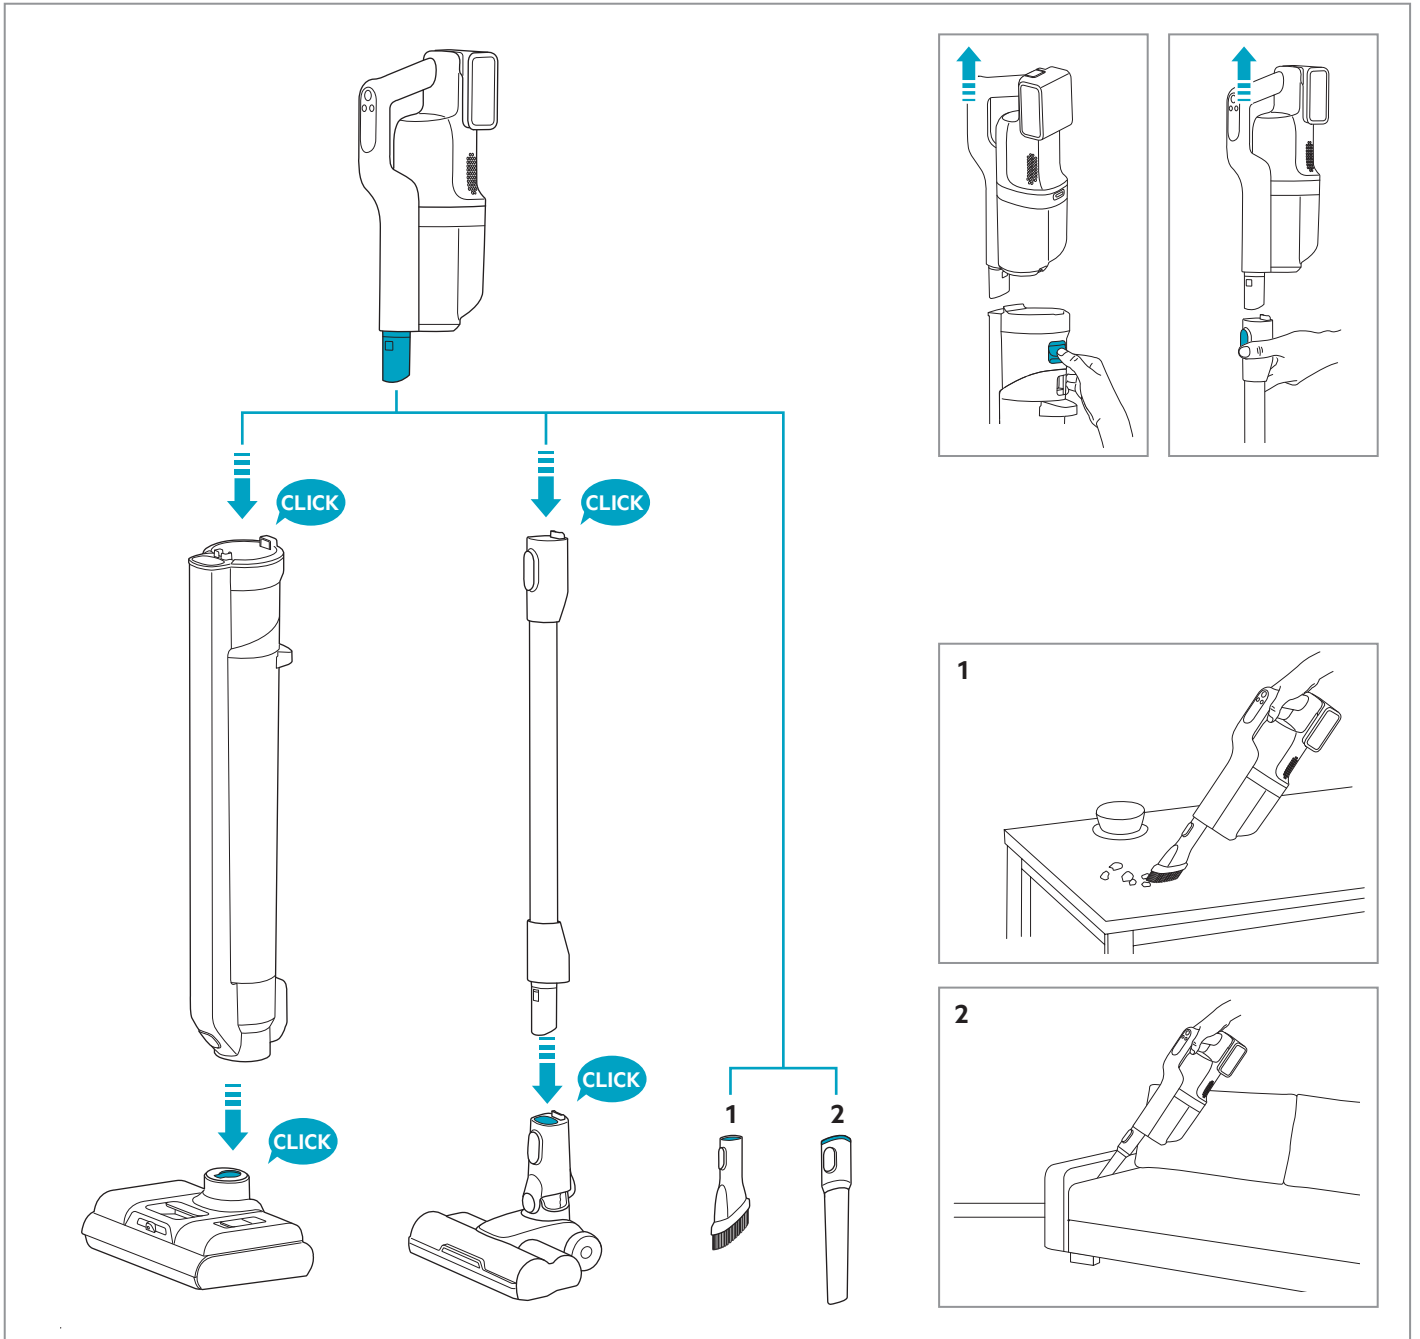

✗

✗

 [www.shop.aeg.com](http://www.shop.aeg.com)

**Filter Kit**  
EF163  
900 923 808

**Brush Roll**  
ZE191  
900 923 809

**Detergent**  
FLD1  
900 923 782

\*Accessories may vary by market.