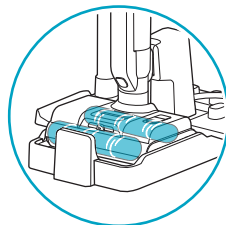

Auto	⚡ ⚡ ⚡		Auto	✓
High	⚡ ⚡		High	✗
Boost	⚡ ⚡ ⚡		Boost	✗

100%
0-100%

⚡ ⚡ ⚡

⚡ ⚡ ⚡

⌚ ≈3hrs

MAX

⏪ ⏩

Δ=0%

⚠

💧

⚡

ON OFF

MAX

2mins
5mins
3hrs