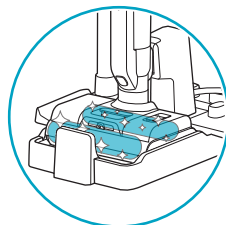

✗

✗

 [www.shop.aeg.com](http://www.shop.aeg.com)

**Filter Kit**  
EF163  
900 923 808

**Brush Roll**  
ZE191  
900 923 809

**Detergent**  
FLD1  
900 923 782

\*Accessories may vary by market.