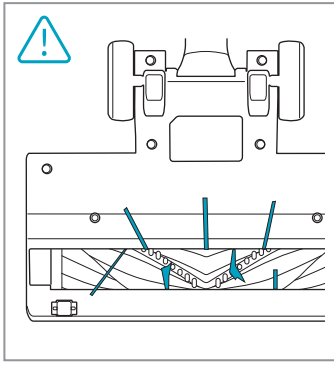

www.shop.aeg.com

Brush Roll
ZE191
900 923 809

*Accessories may vary by market.