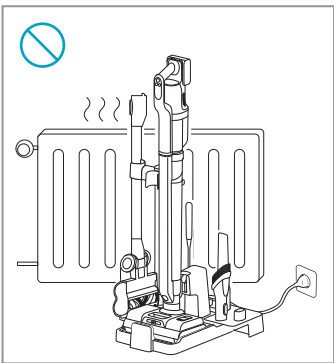

✗

✗

 [www.shop.aeg.com](http://www.shop.aeg.com)

**Filter Kit**  
EF163  
900 923 808

**Brush Roll**  
ZE191  
900 923 809

**Detergent**  
FLD1  
900 923 782

\*Accessories may vary by market.